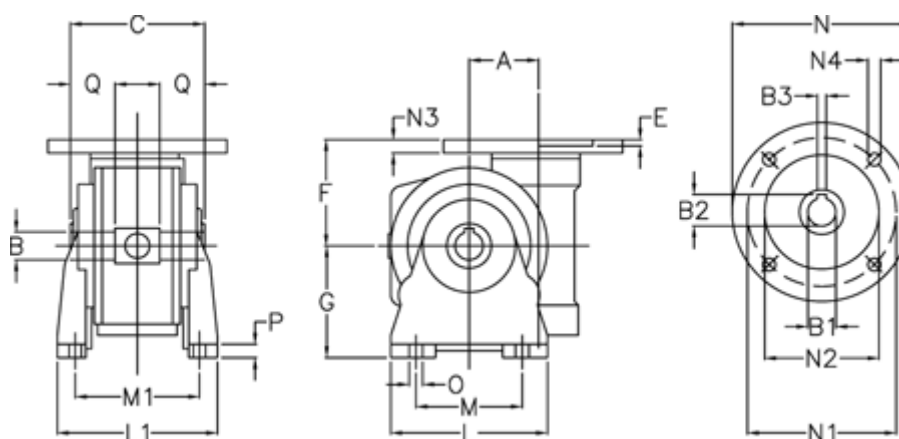

Article number: 3902044070323
 Description: Worm gear
 VF 44-V-70-63B14

Measures

A = 44.6	G = 72	N3 = 8
B = 18 H7	L = 90	N4 = 5.5
B1 E7 = 11	L1 = 98	O = 8.5
B2 = 12.8	M = 52	P = 10
B3 H9 = 4	M1 = 81	Q = 24.5
C = 64	N = 90	
E = 2	N1 = 75	
F = 65	N2 = 60	